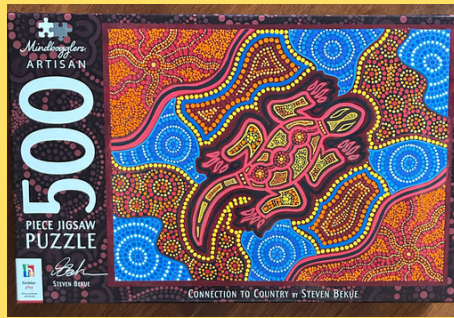

PUZZLES

NEW TOYS

A total of 32 new toys have been introduced into our library.

A big thanks to Emma, who is our toy purchaser, for all the work she does in actioning them in the library.

Did you know it takes around 1 hour to enter a new toy?

**WOODEN BBQ
PLAYSET**